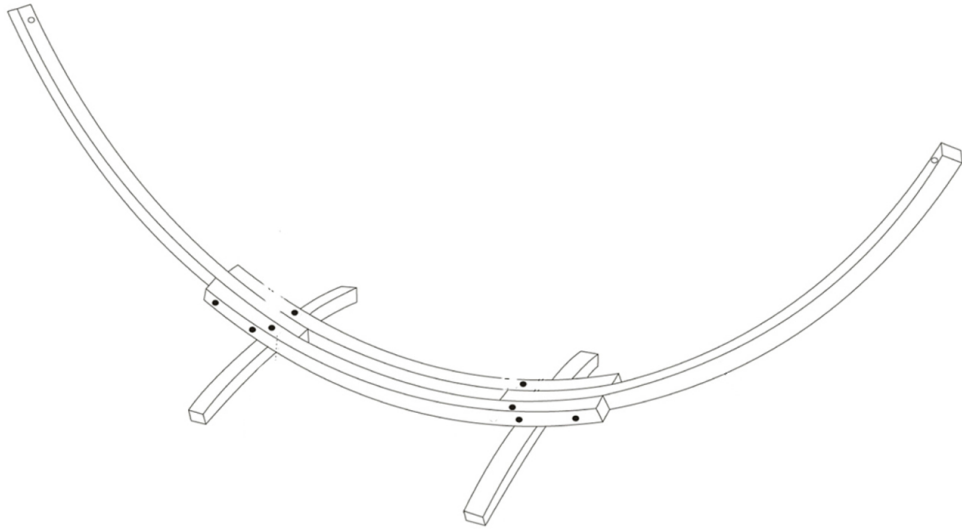

# ASSEMBLY INSTRUCTION

Model: Brasilia hammock, wooden frame

Hardware list: 7216-339 Brasilia hammock Screw set

	Ax2
	Bx2
	Cx2
10*130mm	Dx4
	Ex18
	Fx10
	Gx2
	Lx2
10*170mm	Hx4
	Kx2
	Jx2
	Nx4
	Mx1

①

②

3

4