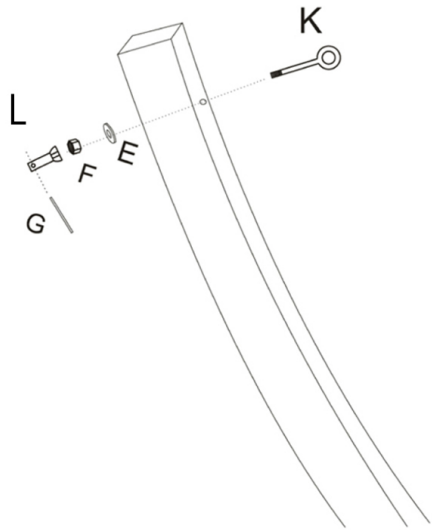

# ASSEMBLY INSTRUCTION

Model: Brasilia hammock, wooden frame

Hardware list: 7216-339 Brasilia hammock Screw set

	Ax2
	Bx2
	Cx2
10*130mm	Dx4
	Ex18
	Fx10
	Gx2
	Lx2
10*170mm	Hx4
	Kx2
	Jx2
	Nx4
	Mx1

①

②

3

4