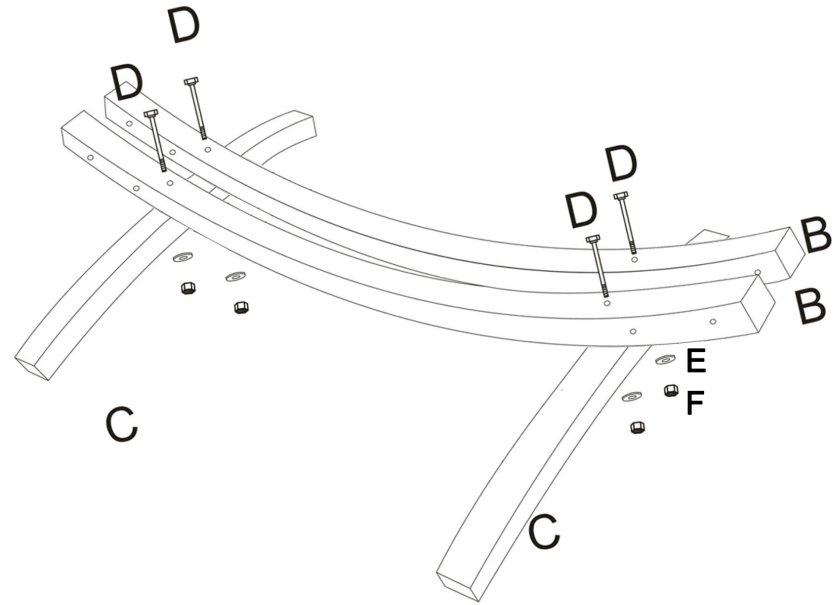

# ASSEMBLY INSTRUCTION

Model: Brasilia hammock, wooden frame

Hardware list: 7216-339 Brasilia hammock Screw set

	Ax2
	Bx2
	Cx2
10*130mm	Dx4
	Ex18
	Fx10
	Gx2
	Lx2
10*170mm	Hx4
	Kx2
	Jx2
	Nx4
	Mx1

①

②

3

4