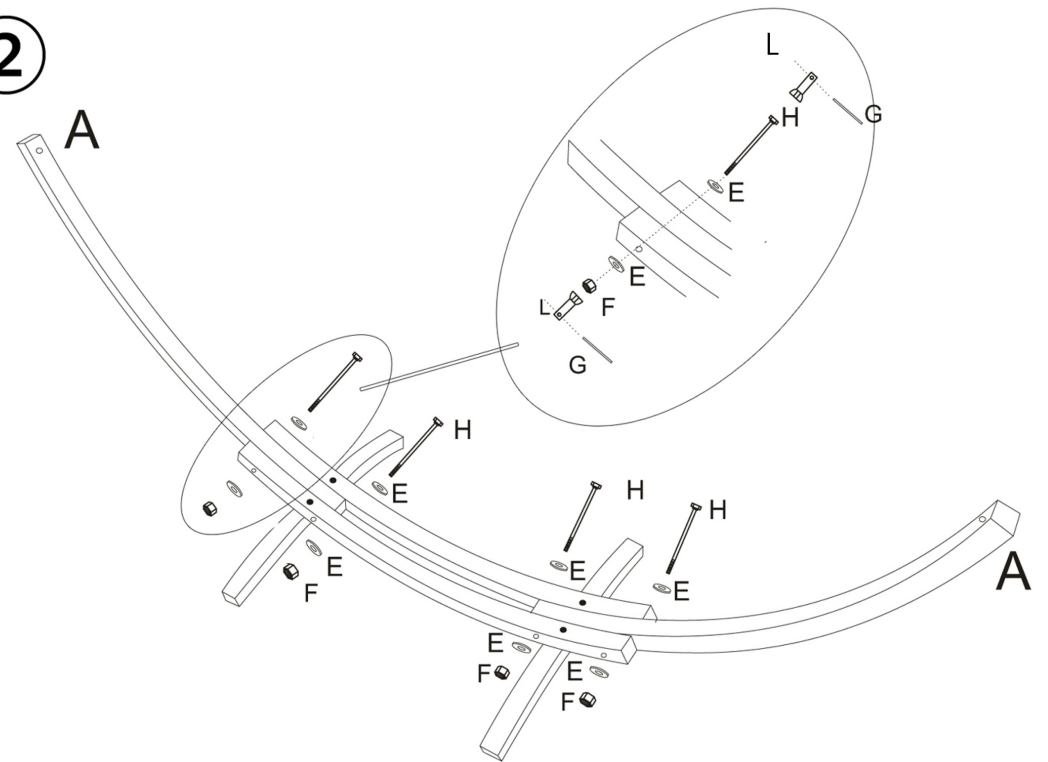

# ASSEMBLY INSTRUCTION

Model: Brasilia hammock, wooden frame

Hardware list: 7216-339 Brasilia hammock Screw set

	Ax2
	Bx2
	Cx2
10*130mm	Dx4
	Ex18
	Fx10
	Gx2
	Lx2
10*170mm	Hx4
	Kx2
	Jx2
	Nx4
	Mx1

①

②

3

4