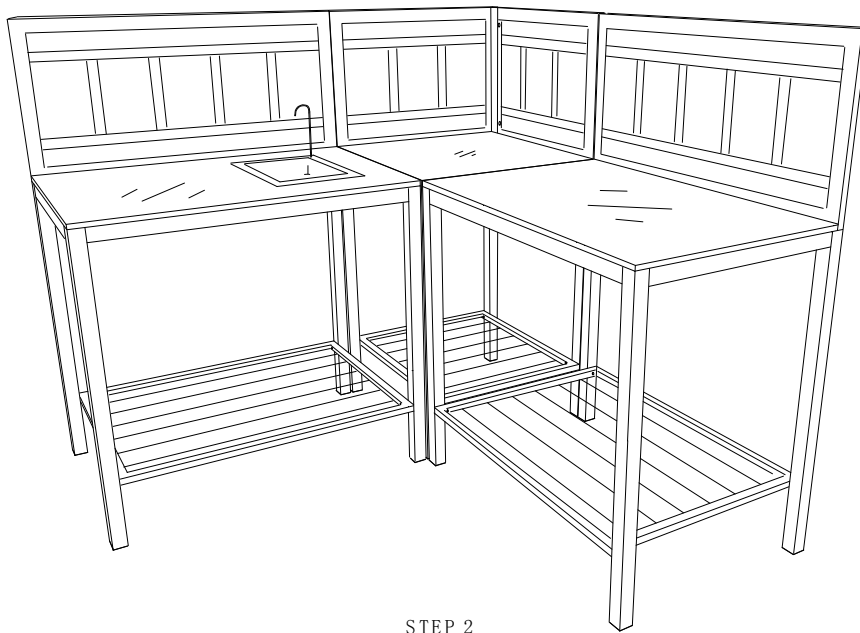

Assembly Instruction

MONTERINGSANVISNING | MONTAGEANLEITUNGEN

ProductNumber:9574-520/9573-520/9572-520

Description:Mexico Outdoor Kitchen

@Venturehomese
@Venture.Design

Do not tighten screws until all screws
have been assembled !