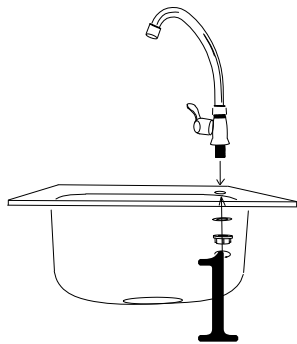

Assembly Instruction

MONTERINGSANVISNING | MONTAGEANLEITUNGEN

@Venturehomese
@Venture.Design

Do not tighten screws until all screws
have been assembled !

Venture
home