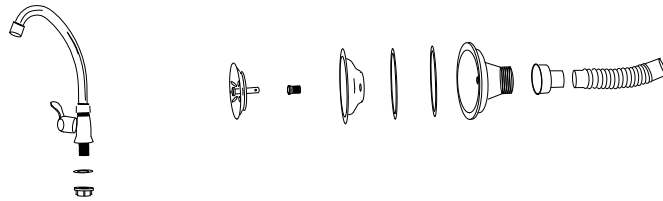

Assembly Instruction

MONTERINGSANVISNING | MONTAGEANLEITUNGEN

@Venturehomese
@Venture.Design

Do not tighten screws until all screws
have been assembled !

Venture
home