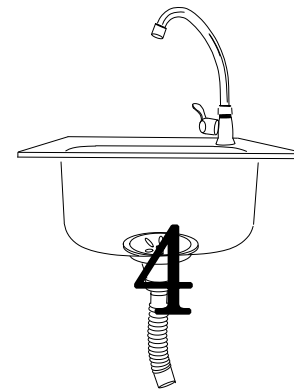

Assembly Instruction

MONTERINGSANVISNING | MONTAGEANLEITUNGEN

@Venturehomese
@Venture.Design

Do not tighten screws until all screws
have been assembled !

Venture
home