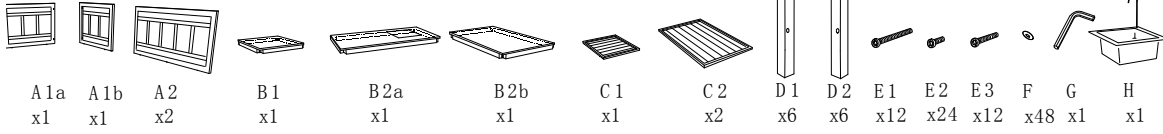

Assembly Instruction

MONTERINGSANVISNING | MONTAGEANLEITUNGEN

ProductNumber:9574-520/9573-520/9572-520

Description:Mexico Outdoor Kitchen

@Venturehomese
@Venture.Design

Do not tighten screws until all screws
have been assembled !