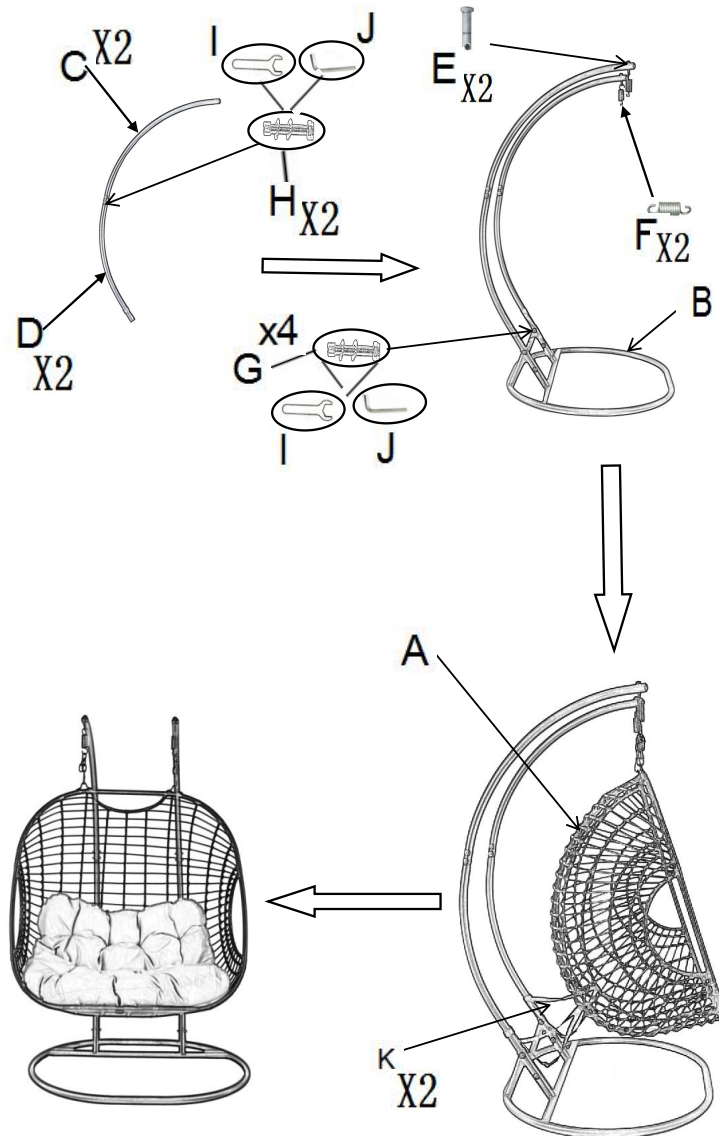

IMPORTANT: READ CAREFULLY AND RETAIN FOR FUTURE REFERENCE

Assembly Instructions

A		1PC
B		1PC
C		2PC
D		2PCS
E		2PCS
F		2PCS
G	 M10*60	4 PCS
H	 M10*55	4 PCS
I		1 PC
J		1 PC
K		2 PC

IMPORTANT & WARNINGS:

- . Remove all parts from packaging carefully.
- . This is a heavy unit!! When assembling and un assembling we recommend that 2 or more adults are involved.
- . Keep children & Pets away when assembling or un assembling.
- . Do not climb on the frame
- . This product is not a toy and should NOT be used as a swing under any circumstances as this could result in injury.
- . Max recommended weight is 240Kgs/ 500Lbs.
- . This product is only designed to seat 2 person at any given time. DO NOT exceed this as this could damage the product and cause injury; and void your warranty.
- . Keep all flame and heat sources well away from this product at all times.
- . Take care not to trap fingers whilst assembling and un assembling.
- . When not in use please store away in a cool and dry place away from any heat source.