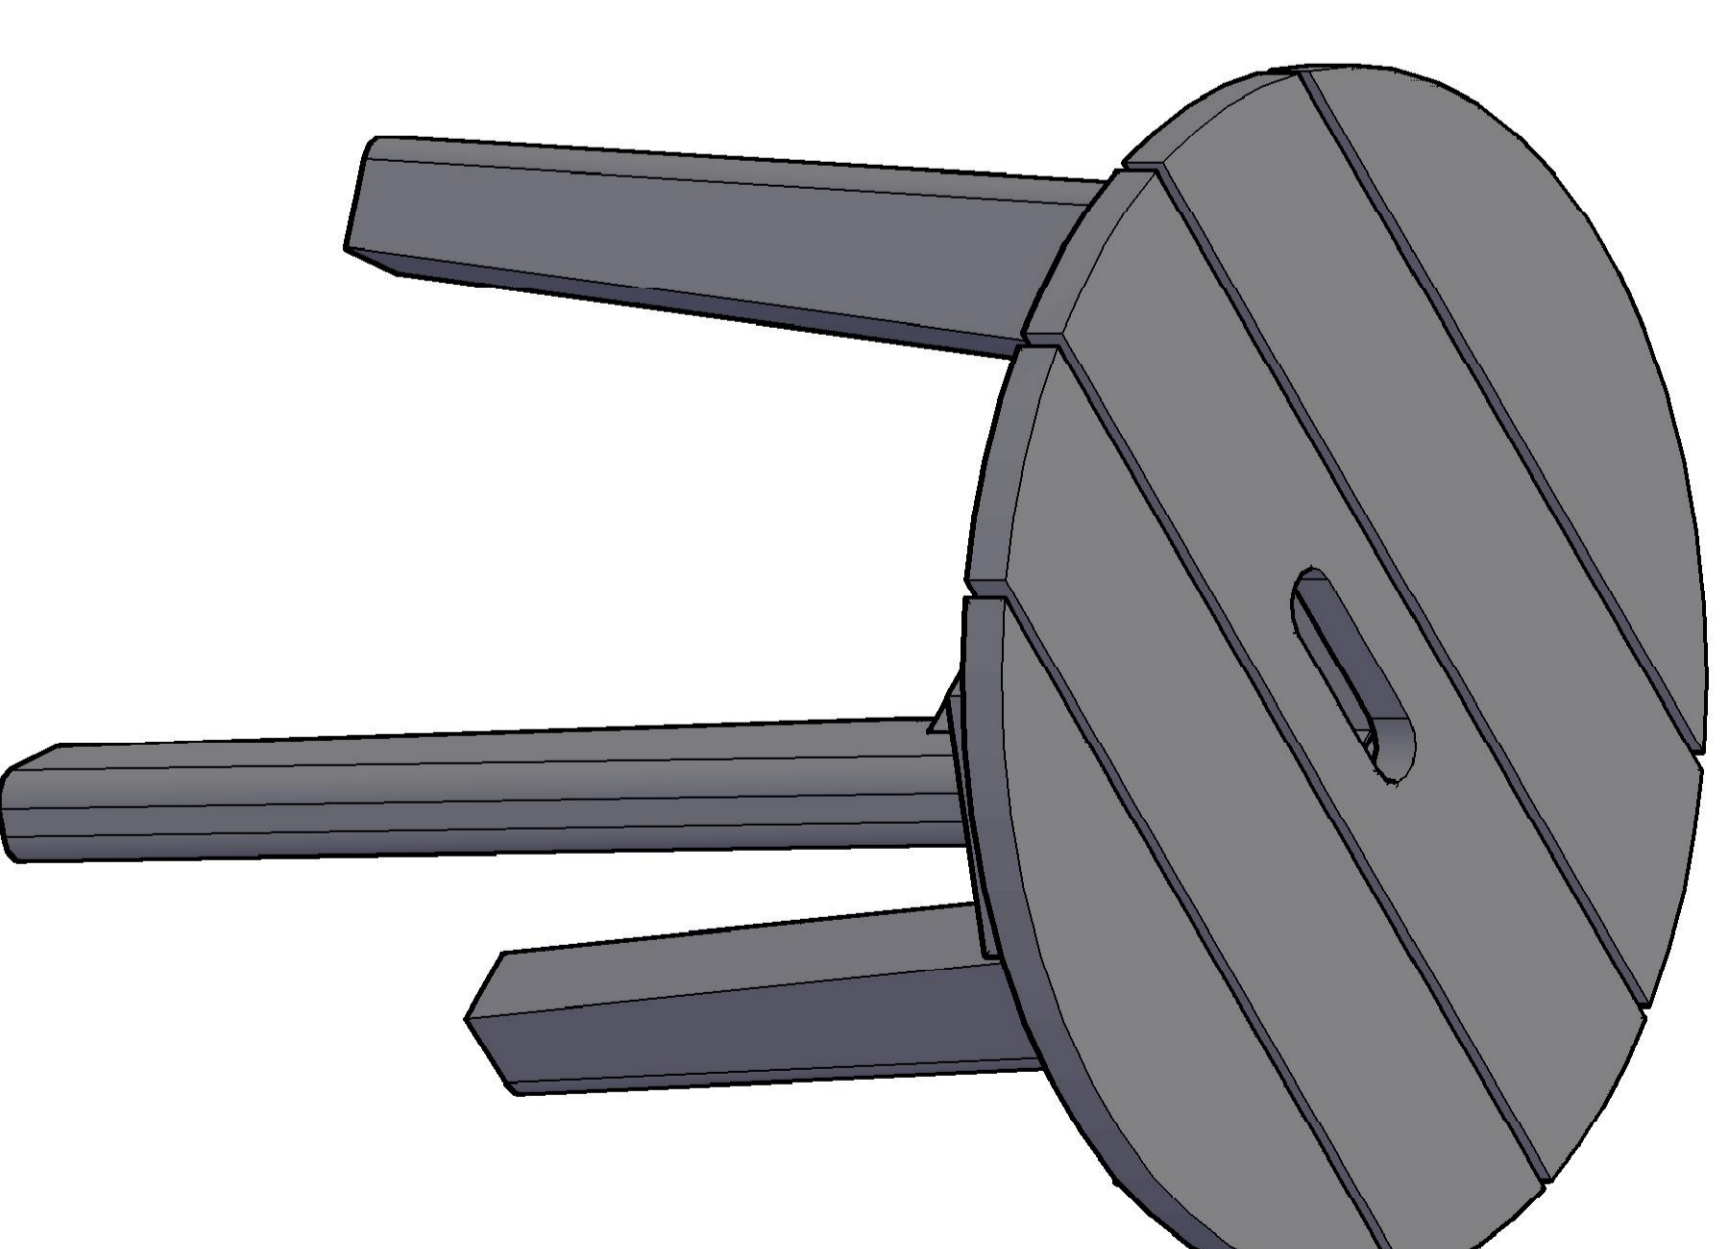

ASSEMBLY INSTRUCTION

Art No.: 9316 - 014

1 x 1 Spanner

2 x 6 Hexagonal nut

3 x 6 Flat Washer

1

3

2