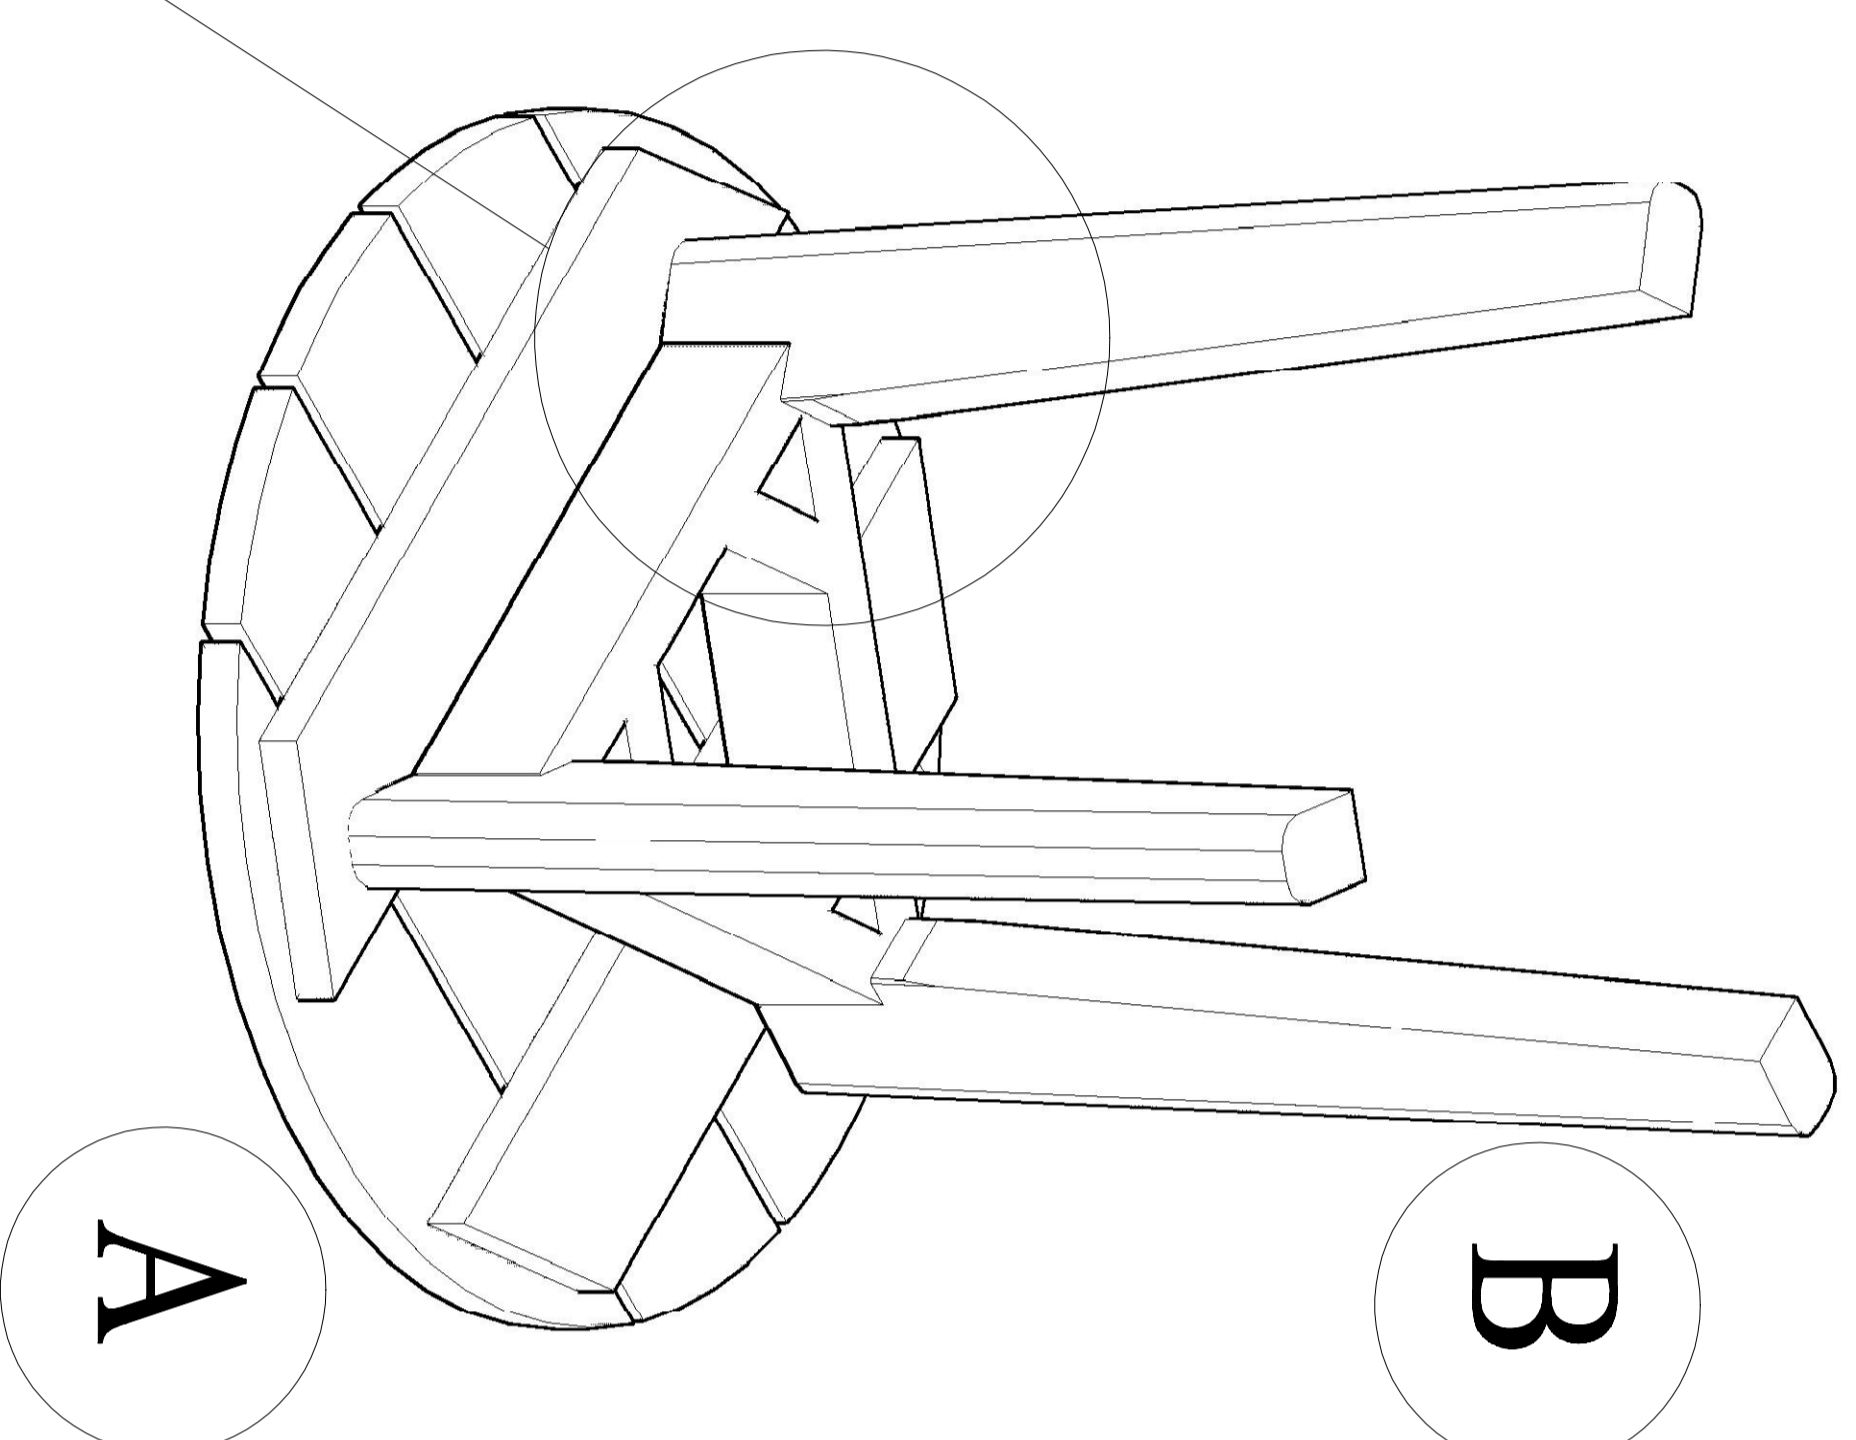

ASSEMBLY INSTRUCTION

Art No.: 9316 - 014

1 x 1 Spanner

2 x 6 Hexagonal nut

3 x 6 Flat Washer

1

3

2