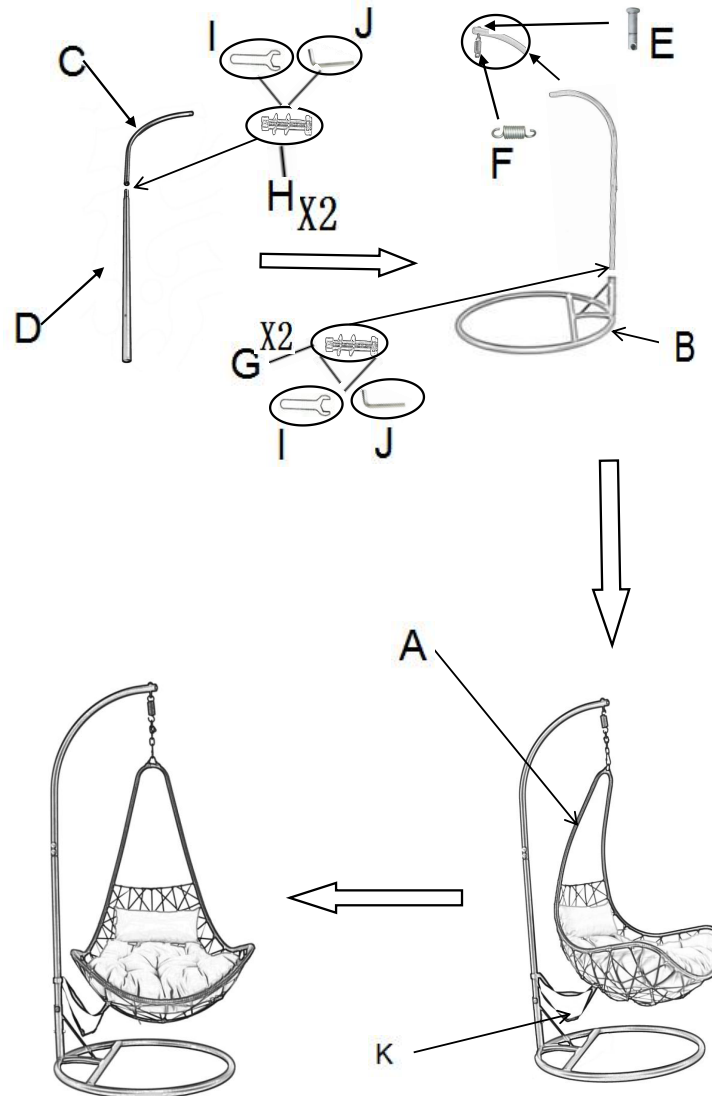

IMPORTANT: READ CAREFULLY AND RETAIN FOR FUTURE REFERENCE

Assembly Instructions

A		1PC
B		1PC
C		1PC
D		1PCS
E		1PCS
F		1PCS
G	 M10*60	2 PCS
H	 M10*55	2 PCS
I		1 PC
J		1 PC
K		1 PC

IMPORTANT & WARNINGS:

- . Remove all parts from packaging carefully.
- . This is a heavy unit!! When assembling and unassembling we recommend that 2 or more adults are involved.
- . Keep children & Pets away when assembling or unassembling.
- . Do not climb on the frame
- . This product is not a toy and should NOT be used as a swing under any circumstances as this could result in injury.
- . Max recommended weight is 120Kgs/ 250Lbs.
- . This product is only designed to seat 1 person at any given time. DO NOT exceed this as this could damage the product and cause injury; and void your warranty.
- . Keep all flame and heat sources well away from this product at all times.
- . Take care not to trap fingers whilst assembling and unassembling.
- . When not in use please store away in a cool and dry place away from any heat source.