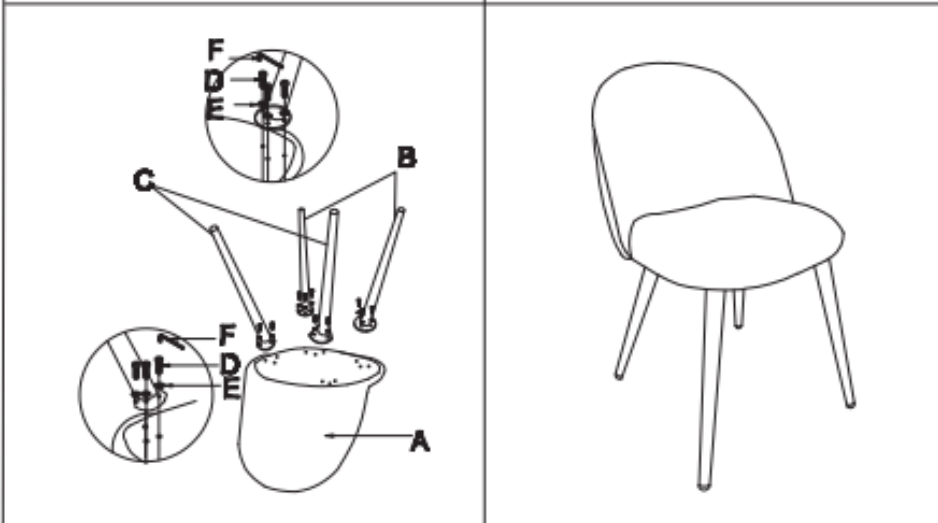

# Velvet Dining Chair XXS - Pink Velvet – 18062-889

Art no	Description
88888-594	SP-for Velvet Dining Chair XXS–Screw Set
88888-827	SP-for Velvet Dining Chair XXS - Front Leg
88888-828	SP – for Velvet Dining Chair XXS – Back Leg
88888-824	SP- Velvet Dining Chair XXS - Seat pink Velvet