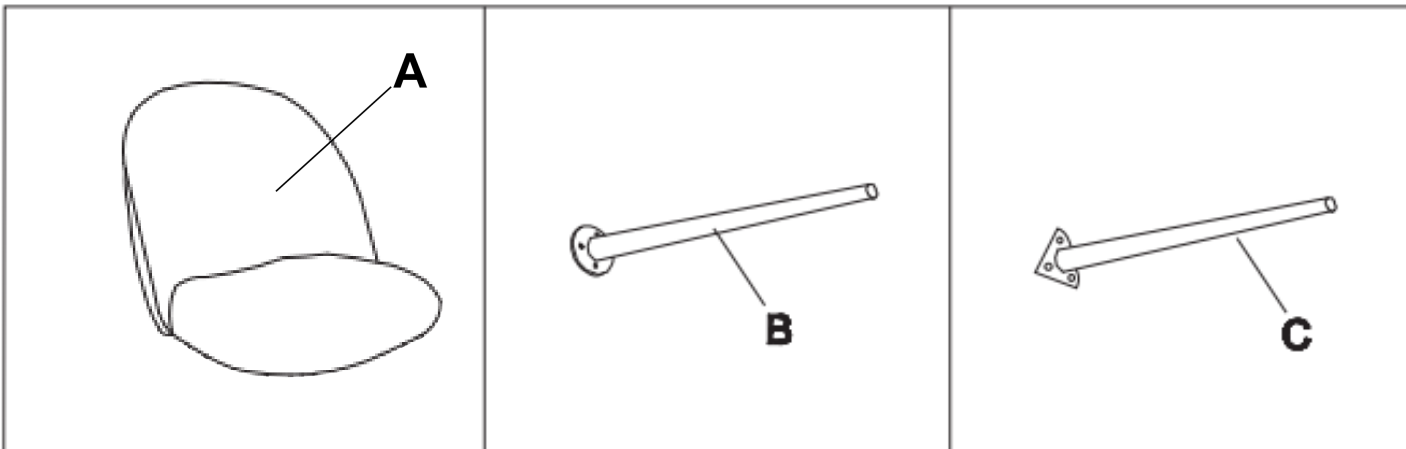

# Velvet Dining Chair XXS - Pink Velvet – 18062-889

Art no	Description
88888-594	SP-for Velvet Dining Chair XXS–Screw Set
88888-827	SP-for Velvet Dining Chair XXS - Front Leg
88888-828	SP – for Velvet Dining Chair XXS – Back Leg
88888-824	SP- Velvet Dining Chair XXS - Seat pink Velvet