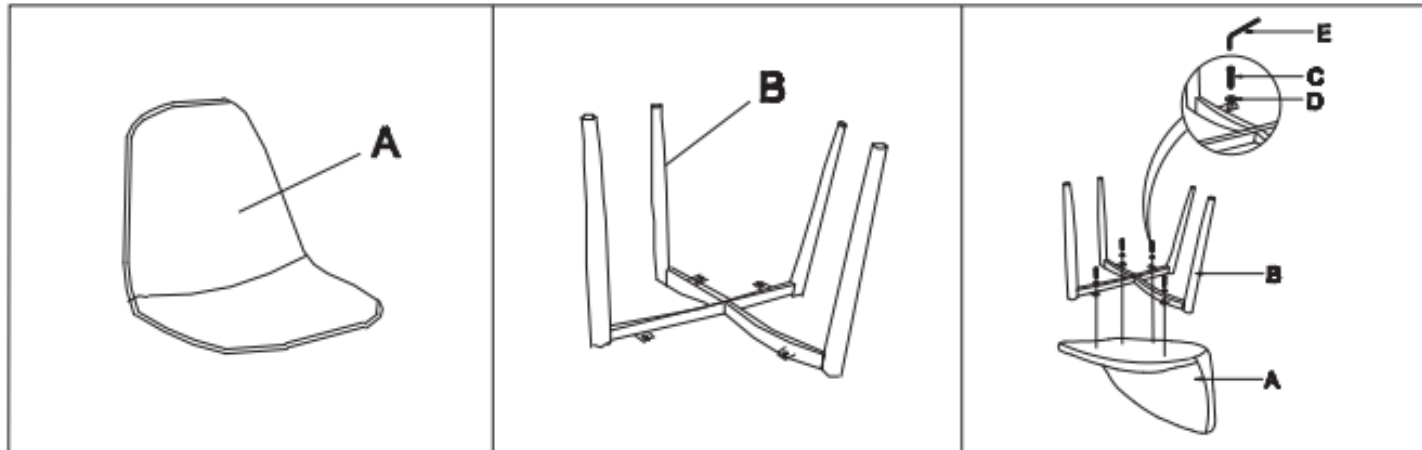

Polar dining Chair XXS - Black PU- 18061-458

Art no	Description
88888-592	SP-for Polar dining Chair XXS –Screw Set
88888-825	SP-for Polar Dining Chair XXS –Black Leg
88888-821	SP- Polar Dining Chair XXS - Seat Black PU