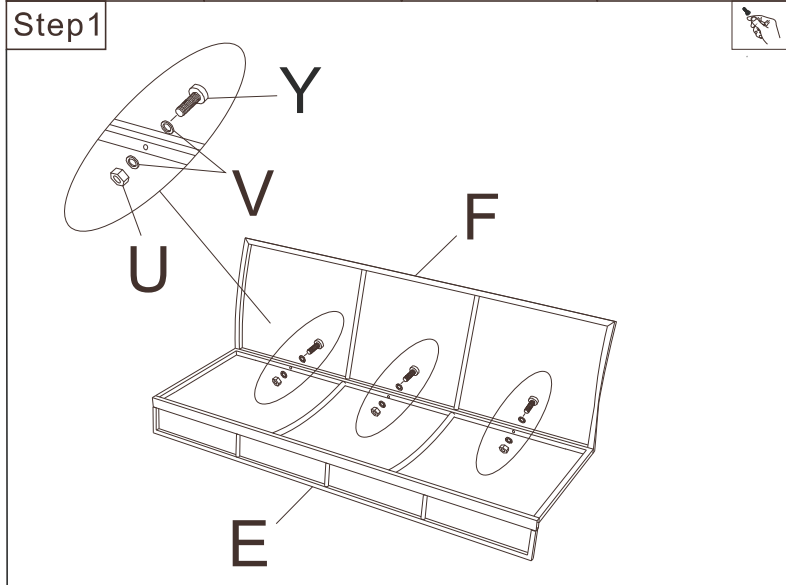

Art nr:	No:	Parts	Qty	Art nr:	No:	Parts	Qty
	A		1	1999-5529	S	M6X35	10
	B		1		Y	M6X60	3
	E		1		U		3
	F		1		V		16
1999-5542	M		3		W		1
1999-5540	O		1		X		1

Please kindly note that after assembled, Then tighten all the screws!

Tänk på att efter montering, dra sedan åt alla skruvarna!

Bitte beachten Sie, dass nach dem Zusammenbau alle Schrauben festgezogen werden müssen!