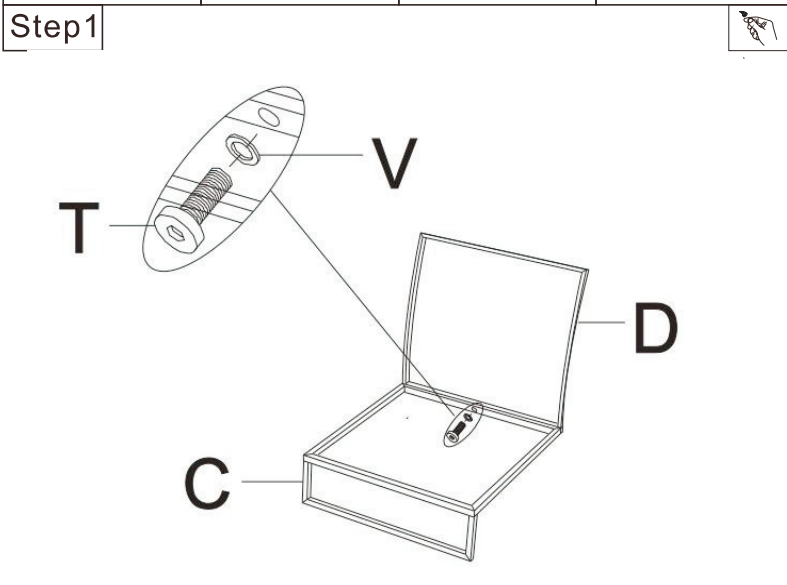

VENTURE DESIGN
HOME & INTERIOR

Art nr:	No:	Parts	Qty	Art nr:	No:	Parts	Qty
	A		2	1999-5529	S	 M6X35	12
	B		2		T	 M6X30	10
	C		2		V		22
	D		2		W		1
1999-5542	M		2				
1999-5538	N		2				

Please kindly note that after assembled, Then tighten all the screws!