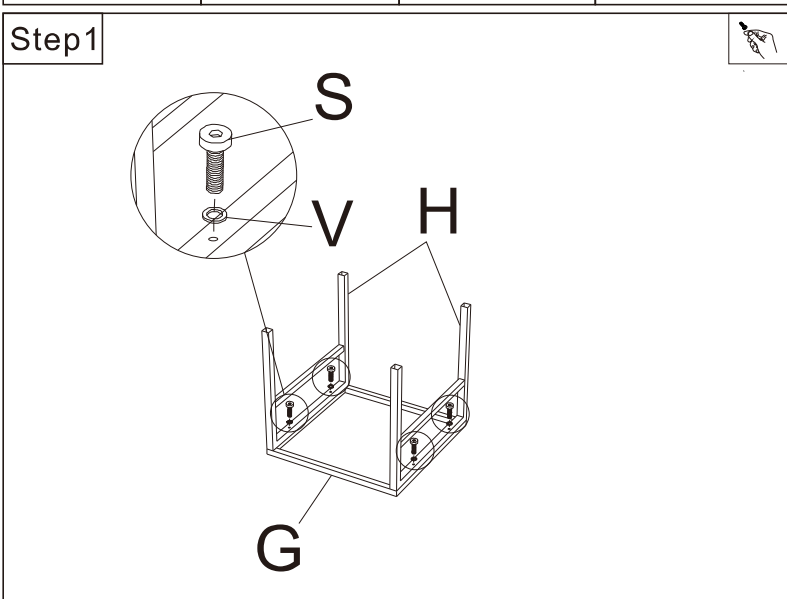

Art nr:	No:	Parts	Qty	Art nr:	No:	Parts	Qty
	G		2	1999-5529	R	 M6X15	8
	H		4		S	 M6X35	8
	I		2		V		16
1999-5543	P		2		W		1

Please kindly note that after assembled, Then tighten all the screws!

Tänk på att efter montering, dra sedan åt alla skruvarna!

Bitte beachten Sie, dass nach dem Zusammenbau alle Schrauben festgezogen werden müssen!