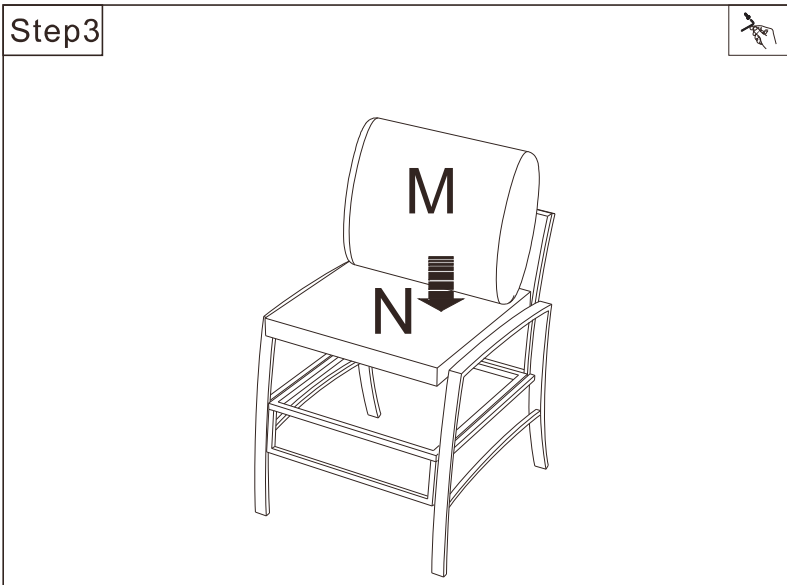

Art nr:	No:	Parts	Qty	Art nr:	No:	Parts	Qty
	A		2	1999-5529	S	M6X35	12
	B		2		T	M6X30	10
	C		2		V		22
	D		2		W		1
1999-5542	M		2				
1999-5538	N		2				

Please kindly note that after assembled, Then tighten all the screws!

Tänk på att efter montering, dra sedan åt alla skruvarna!

Bitte beachten Sie, dass nach dem Zusammenbau alle Schrauben festgezogen werden müssen!