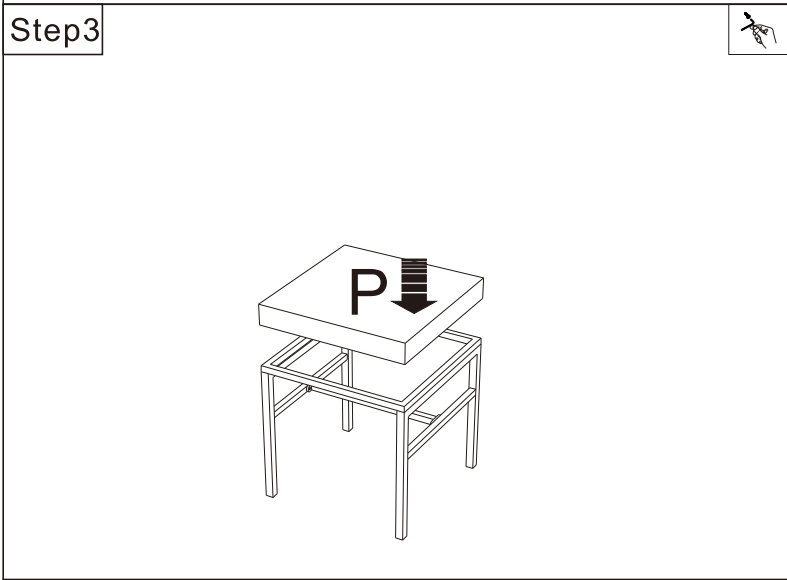

Art nr:	No:	Parts	Qty	Art nr:	No:	Parts	Qty
	G		2	1999-5529	R	 M6X15	8
	H		4		S	 M6X35	8
	I		2		V		16
1999-5543	P		2		W		1

Please kindly note that after assembled, Then tighten all the screws!

Tänk på att efter montering, dra sedan åt alla skruvarna!

Bitte beachten Sie, dass nach dem Zusammenbau alle Schrauben festgezogen werden müssen!