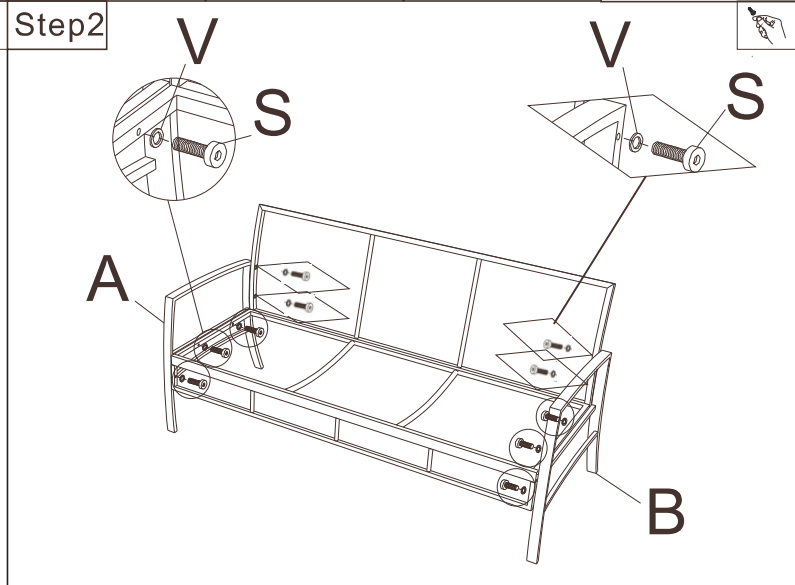

Art nr:	No:	Parts	Qty	Art nr:	No:	Parts	Qty
	A		1	1999-5529	S	M6X35	10
	B		1		Y	M6X60	3
	E		1		U		3
	F		1		V		16
1999-5542	M		3		W		1
1999-5540	O		1		X		1

Please kindly note that after assembled, Then tighten all the screws!

Tänk på att efter montering, dra sedan åt alla skruvarna!

Bitte beachten Sie, dass nach dem Zusammenbau alle Schrauben festgezogen werden müssen!