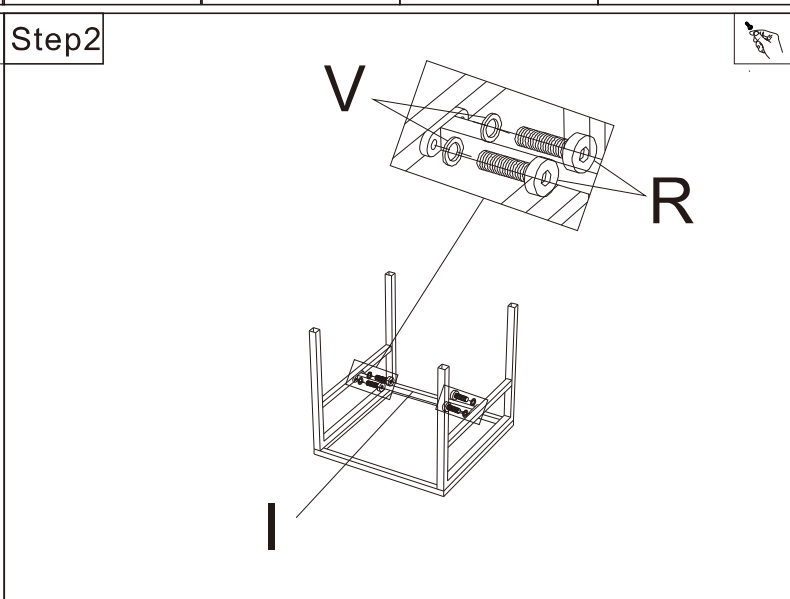

Art nr:	No:	Parts	Qty	Art nr:	No:	Parts	Qty
	G		2	1999-5529	R	 M6X15	8
	H		4		S	 M6X35	8
	I		2		V		16
1999-5543	P		2		W		1

Please kindly note that after assembled, Then tighten all the screws!

Tänk på att efter montering, dra sedan åt alla skruvarna!

Bitte beachten Sie, dass nach dem Zusammenbau alle Schrauben festgezogen werden müssen!