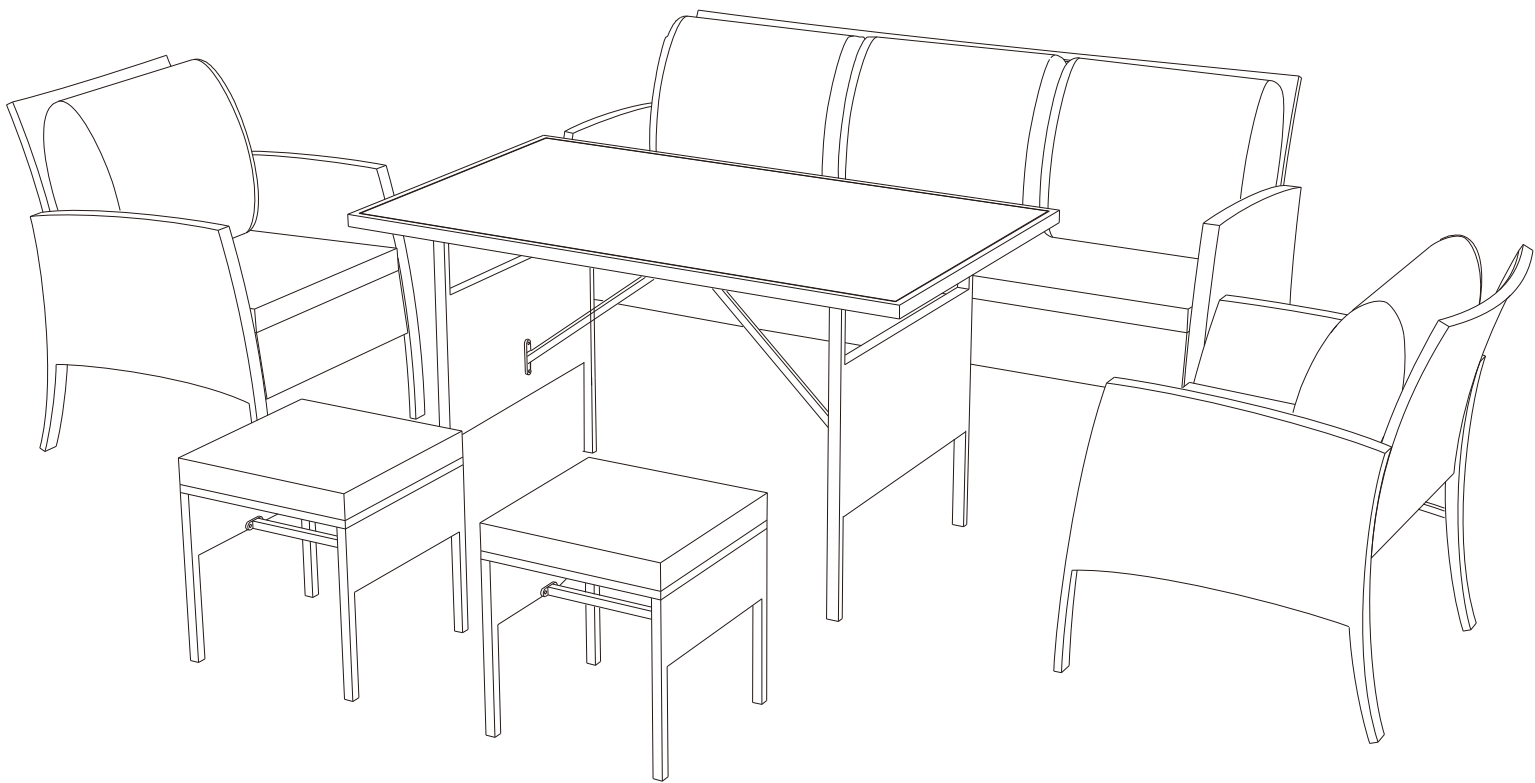

VENTURE DESIGN

HOME & INTERIOR

1527-201

Knock sofa Set - Black Wicker - Grey Cushion

Monteringsanvisning - Assemblyinstruction - Einbauzeichnung

1set=1 pc three seater+2 pcs single chair+1 pc table+2 pcs ottoman